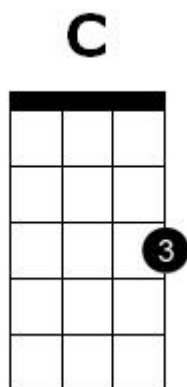

## One Direction - Story Of My Life

[Intro]: Am C Am C

Am C  
Written in these walls are the stories that I can't explain  
Am C  
I leave my heart open but it stays right here empty for days  
Am F C  
She told me in the morning she don't feel the same about us in her bones  
Am F C  
Seems to me that when I die these words will be written on my stone  
F G Am F G Am  
And I'll be gone, gone tonight, the ground beneath my feet is open wide  
F G Am G  
The way that I've been holding on too tight, with nothing in between  
C  
The story of my life, I'll take her home  
F Am F C  
I'll drive all night to keep her warm, and time is frozen  
C  
The story of my life, I'll give her hope  
F Am F  
I'll spend her love until she's broke inside  
C  
The story of my life (*the story of, the story of*)

## One Direction - Story Of My Life

[Intro]: Am C Am C

Am C  
Written in these walls are the stories that I can't explain  
Am C  
I leave my heart open but it stays right here empty for days  
Am C  
She told me in the morning she don't feel the same about us in her bones  
Am C  
Seems to me that when I die these words will be written on my stone  
F Am F Am  
And I'll be gone, gone tonight, the ground beneath my feet is open wide  
F Am G  
The way that I've been holding on too tight, with nothing in between  
C  
The story of my life, I'll take her home  
F Am C  
I'll drive all night to keep her warm, and time is frozen  
C  
The story of my life, I'll give her hope  
F Am  
I'll spend her love until she's broke inside  
C  
The story of my life (*the story of, the story of*)