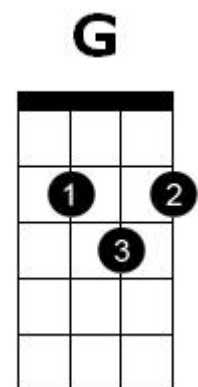

## One Direction - Story Of My Life

[Intro]: Am C Am C

Am C  
Written in these walls are the stories that I can't explain  
Am C  
I leave my heart open but it stays right here empty for days  
Am F C  
She told me in the morning she don't feel the same about us in her bones  
Am F C  
Seems to me that when I die these words will be written on my stone  
F G Am F G Am  
And I'll be gone, gone tonight, the ground beneath my feet is open wide  
F G Am G  
The way that I've been holding on too tight, with nothing in between  
C  
The story of my life, I'll take her home  
F Am F C  
I'll drive all night to keep her warm, and time is frozen  
C  
The story of my life, I'll give her hope  
F Am F  
I'll spend her love until she's broke inside  
C  
The story of my life (*the story of, the story of*)

## One Direction - Story Of My Life

[Intro]: Am C Am C

Am C  
Written in these walls are the stories that I can't explain  
Am C  
I leave my heart open but it stays right here empty for days  
Am C  
She told me in the morning she don't feel the same about us in her bones  
Am C  
Seems to me that when I die these words will be written on my stone  
F Am F Am  
And I'll be gone, gone tonight, the ground beneath my feet is open wide  
F Am G  
The way that I've been holding on too tight, with nothing in between  
C  
The story of my life, I'll take her home  
F Am C  
I'll drive all night to keep her warm, and time is frozen  
C  
The story of my life, I'll give her hope  
F Am  
I'll spend her love until she's broke inside  
C  
The story of my life (*the story of, the story of*)